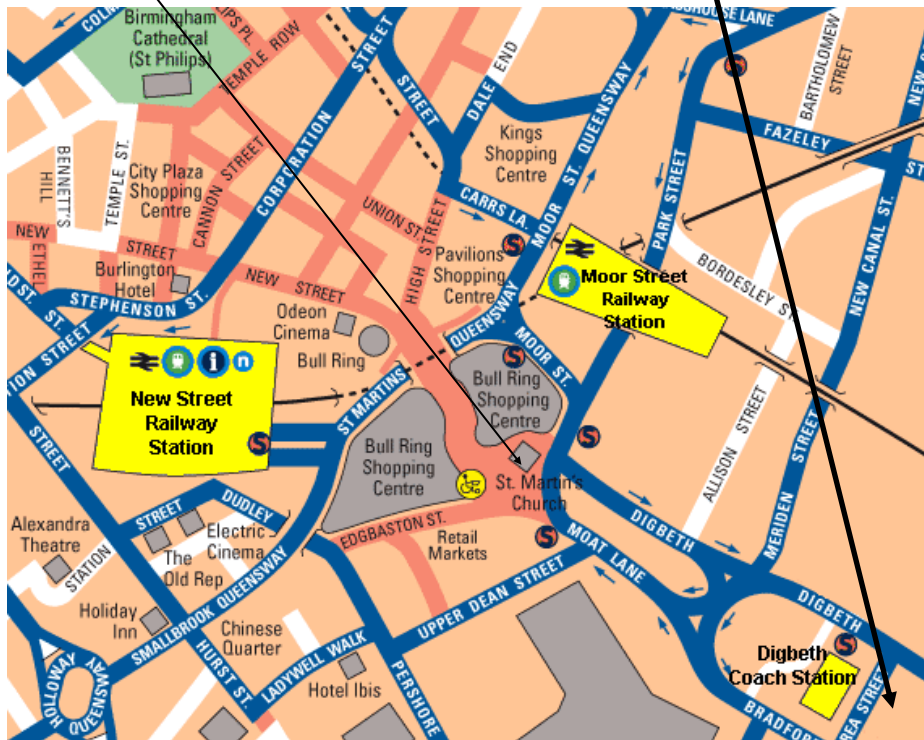

**Travel:** St Martin's is situated in the southern part of Birmingham's City Centre with the Bullring Shopping Centre forming an arc around half of the Church. The markets lie on its southern side

**By Train:** Moor Street Station or New Street Station, then aim for the centre of the Bullring

**By Bus:** all buses into city using the A34 Stratford Road, the A45 Coventry Road, or the A435 from Moseley/Kings Heath

**By Car:** the church is on the A34: this is just before it joins the inner ring road.

**Car Parking:** apart from Bull Ring area car parks, this open car park is only £2-3 for the day: It's opposite the coach station, entrance in Bradford St

To find where St Martin's is located,